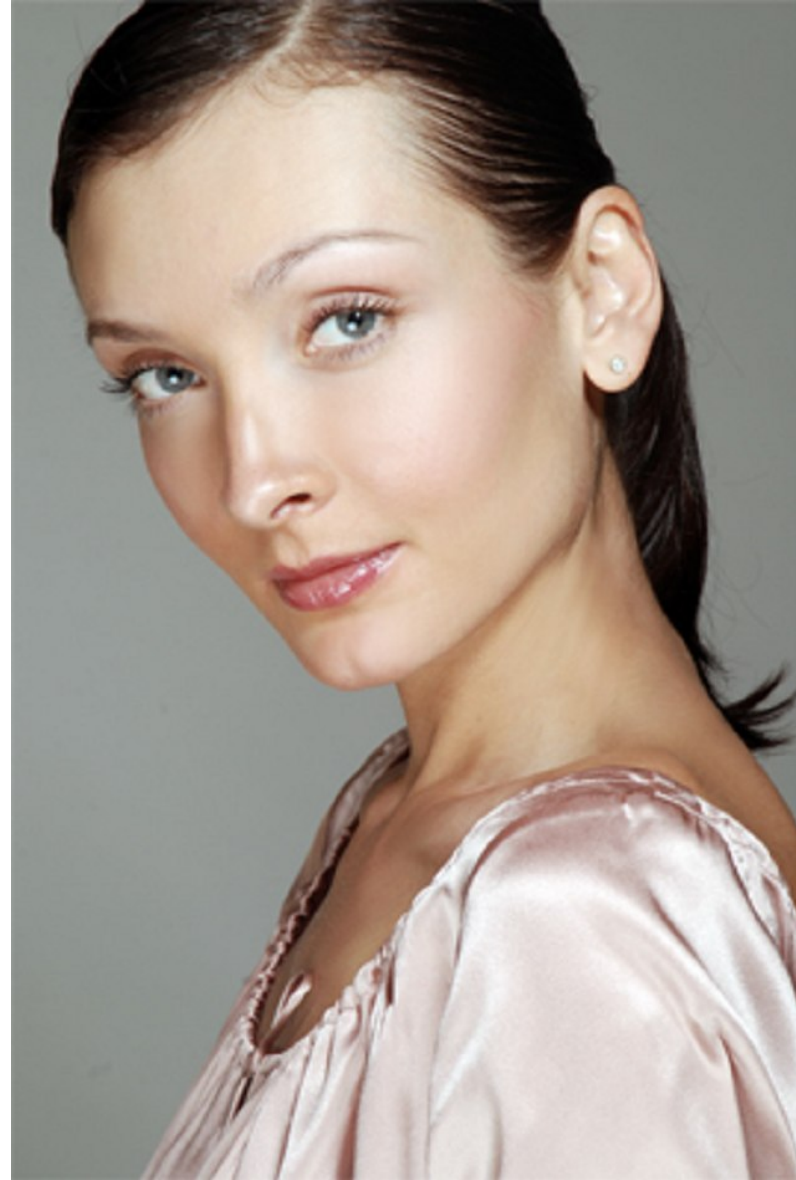

NATALIYA MEDINSKAYA

Height 178cm/5'10" Bust 86cm/34" B Waist 66cm/26" Hips 91cm/36" Dress 34 EU/4 US/6 UK Shoe 41 EU/10 US/7 UK Hair Brown Eyes Blue

NATALIYA MEDINSKAYA

Height 178cm/5'10" Bust 86cm/34" B Waist 66cm/26" Hips 91cm/36" Dress 34 EU/4 US/6 UK Shoe 41 EU/10 US/7 UK Hair Brown Eyes Blue