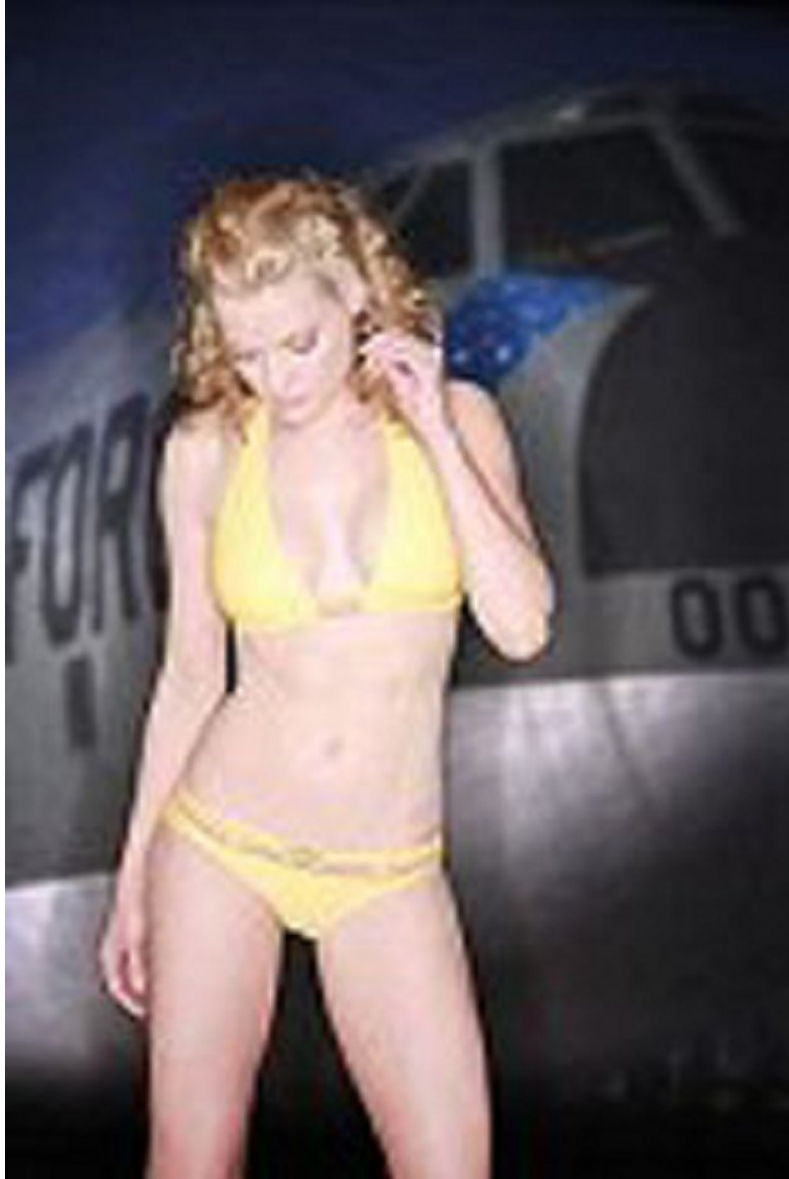

CANDY FRISBIE

Height 178cm/5'10" Bust 86cm/34" B Waist 63cm/25" Hips 89cm/35" Dress 32-34 EU/2-4 US/4-6 UK Shoe 23.5 EU/7.5 US/6.5 UK (kids) Hair Blonde Eyes Blue

CANDY FRISBIE

Height 178cm/5'10" Bust 86cm/34" B Waist 63cm/25" Hips 89cm/35" Dress 32-34 EU/2-4 US/4-6 UK Shoe 23.5 EU/7.5 US/6.5 UK (kids) Hair Blonde Eyes Blue

CANDY FRISBIE

Height 178cm/5'10" Bust 86cm/34" B Waist 63cm/25" Hips 89cm/35" Dress 32-34 EU/2-4 US/4-6 UK Shoe 23.5 EU/7.5 US/6.5 UK (kids) Hair Blonde Eyes Blue