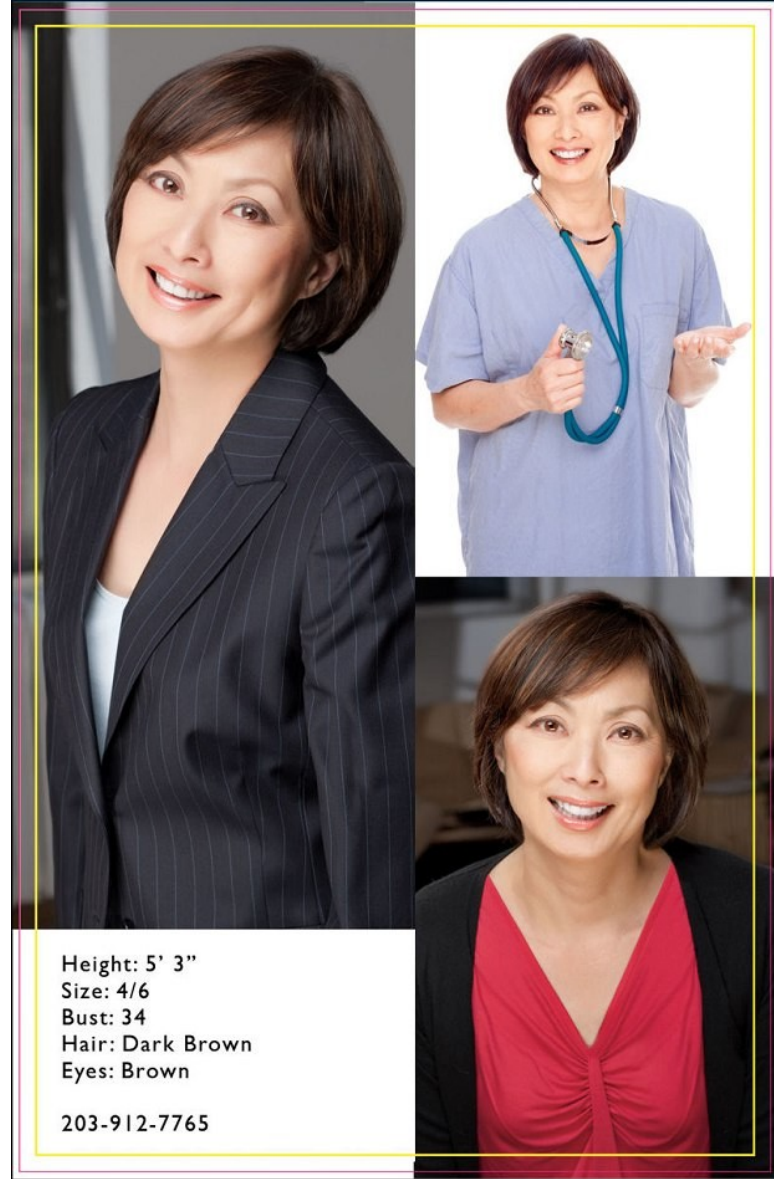

ALICE LOOK

Height 160cm/5'3" Bust 81cm/32" Waist 63cm/25" Hips 89cm/35" Dress 34-36 EU/4-6 US/6-8 UK Shoe 22 EU/6.5 US/5.5 UK (kids) Hair Black Eyes Brown

ALICE LOOK

Height 160cm/5'3" Bust 81cm/32" Waist 63cm/25" Hips 89cm/35" Dress 34-36 EU/4-6 US/6-8 UK Shoe 22 EU/6.5 US/5.5 UK (kids) Hair Black Eyes Brown

ALICE LOOK

Height 160cm/5'3" Bust 81cm/32" Waist 63cm/25" Hips 89cm/35" Dress 34-36 EU/4-6 US/6-8 UK Shoe 22 EU/6.5 US/5.5 UK (kids) Hair Black Eyes Brown