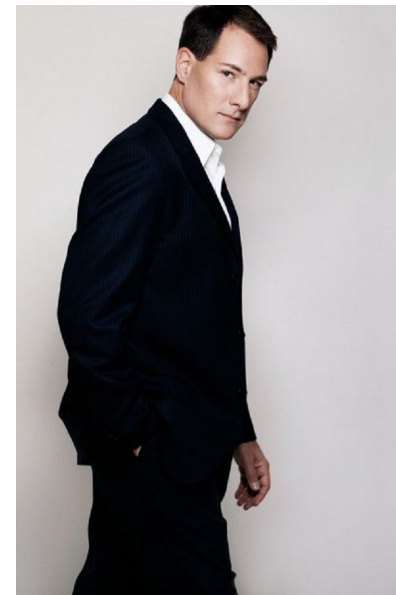

MICHAEL CAVALIER

Height 6'0"/183cm Waist 32"/81cm Collar 15.5"/39cm Suit 40"/101cm/50 Suit
Length R Hair Brown Eyes Brown

Image: M

P.O. Box 594, Orange, CT 06477 | Tel: (203) 653-9133

Email: info@chasentalentagency.com