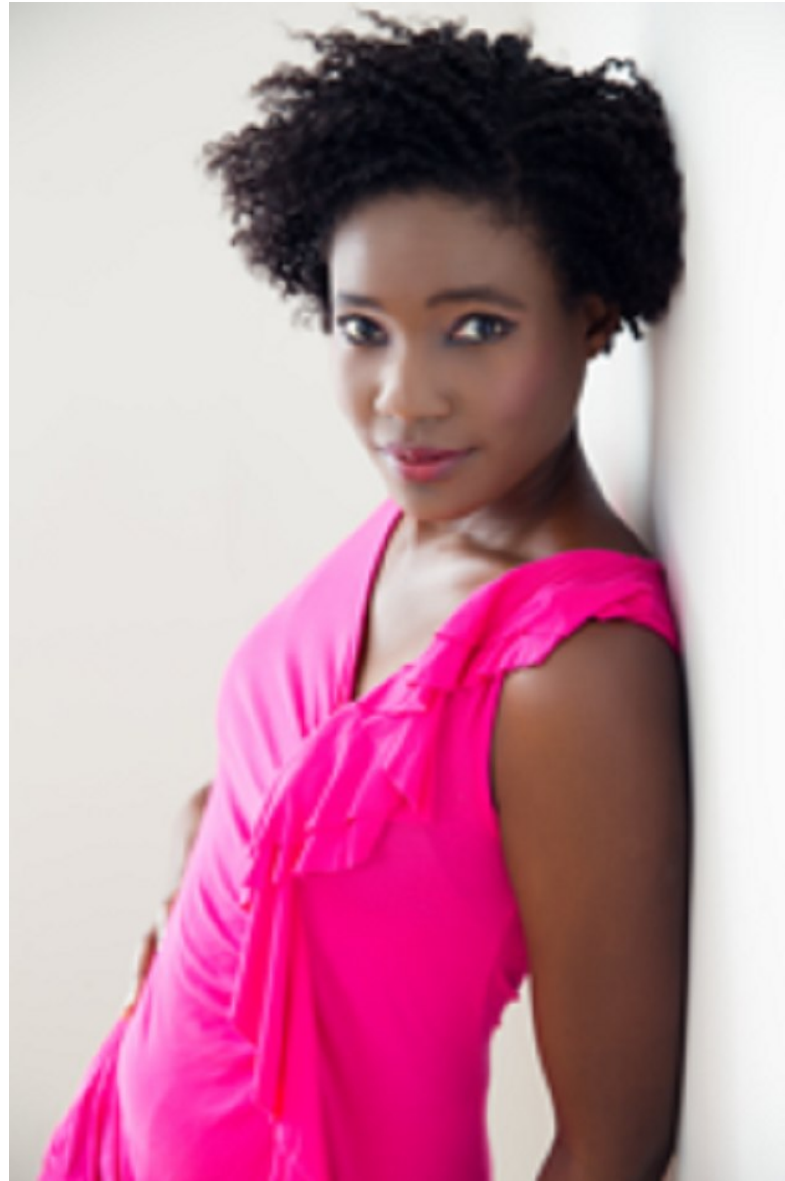

JIVELLE CALLENDER

Height 173cm/5'8" Hair Dark Brown Eyes Brown

JIVELLE CALLENDER

Height 173cm/5'8" Hair Dark Brown Eyes Brown