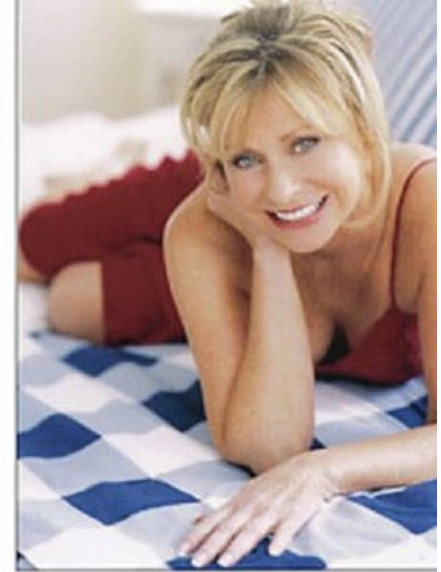

JUDY TOMA

Height 165cm/5'5" Bust 91cm/36" C Waist 69cm/27" Hips 87cm/34.5" Dress 34-36 EU/4-6 US/6-8 UK Hair Blonde Eyes Blue

JUDY TOMA

Height 165cm/5'5" Bust 91cm/36" C Waist 69cm/27" Hips 87cm/34.5" Dress 34-36 EU/4-6 US/6-8 UK Hair Blonde Eyes Blue