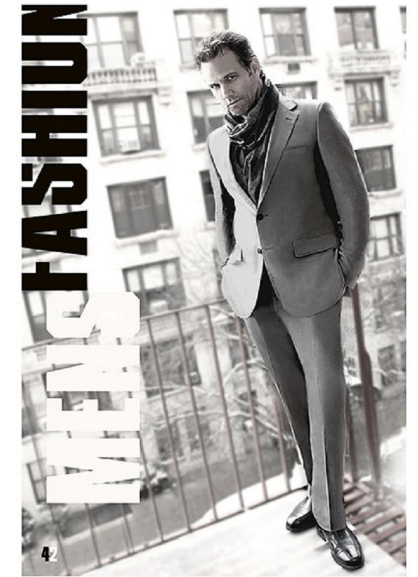

ROBERT LEESHOCK

Height 188cm/6'2" Waist 84cm/33" Suit 106cm/42"/52 Suit Length L Shoe 46
EU/11.5 US/11 UK Hair Brown Eyes Green

P.O. Box 594, Orange, CT 06477 | Tel: (203) 653-9133

Email: info@chasentalentagency.com